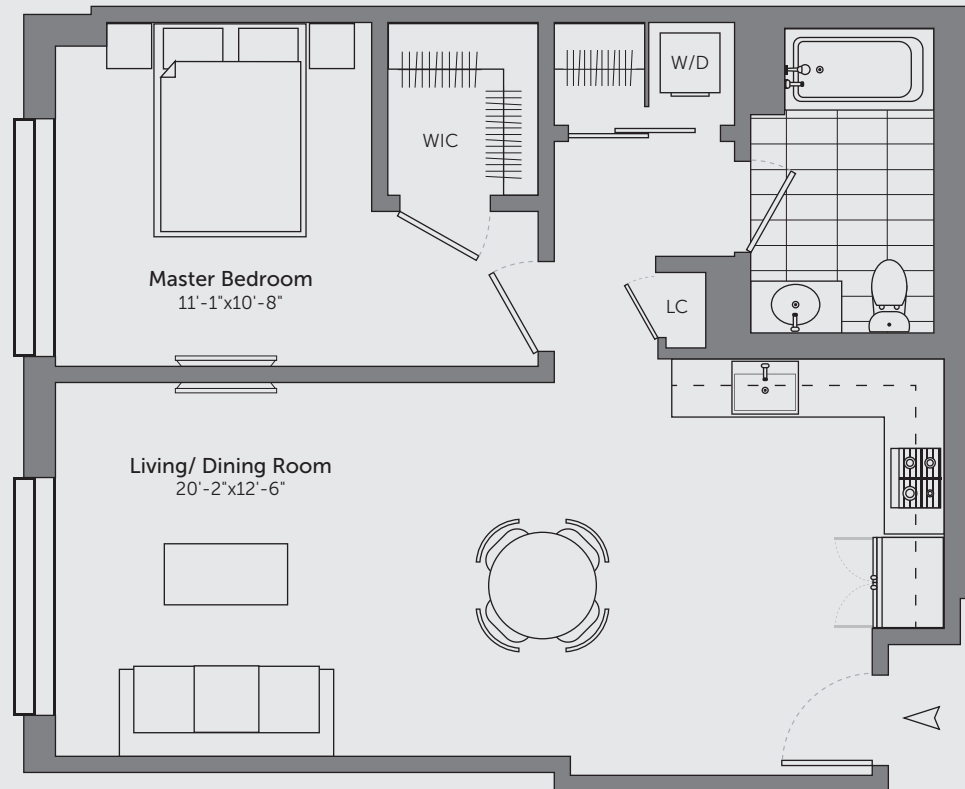

BIJOU PROPERTIES

THE MARKETING DIRECTORS