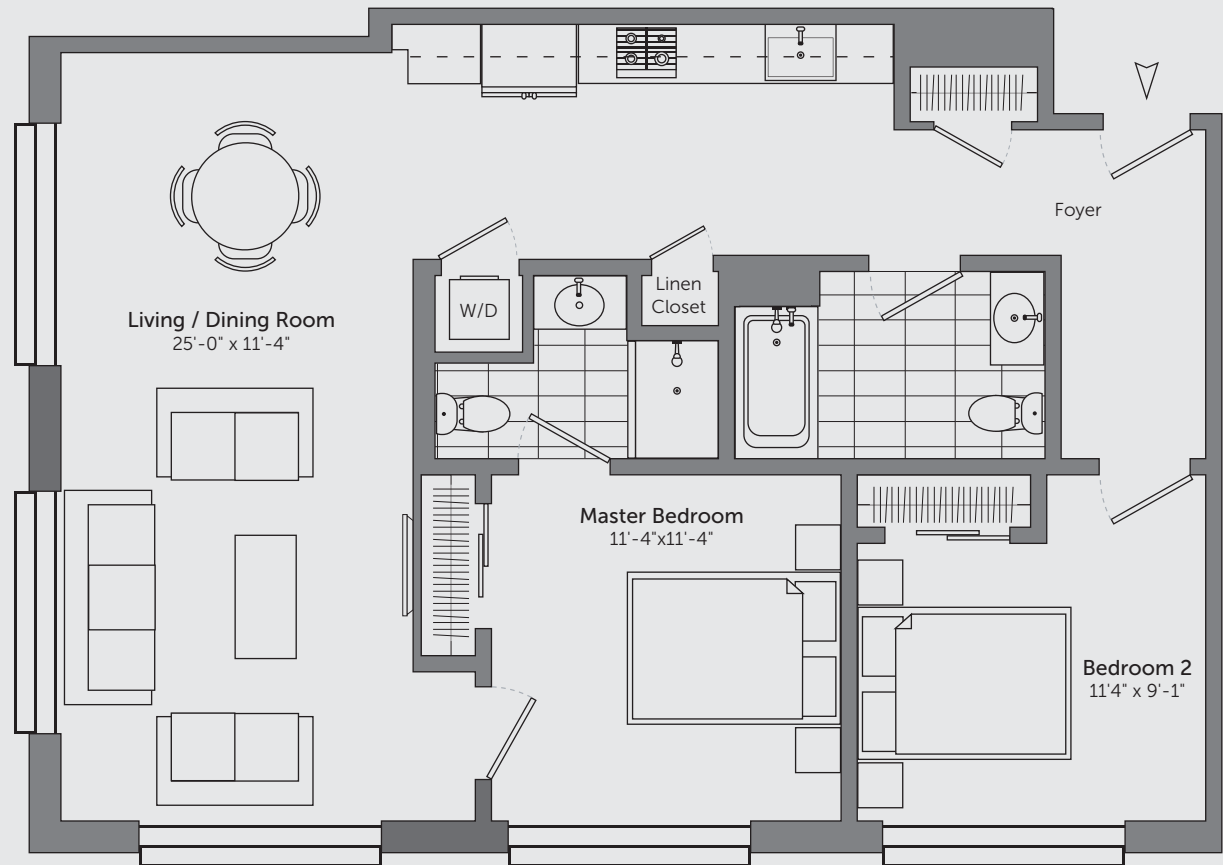

BIJOU PROPERTIES

THE MARKETING DIRECTORS