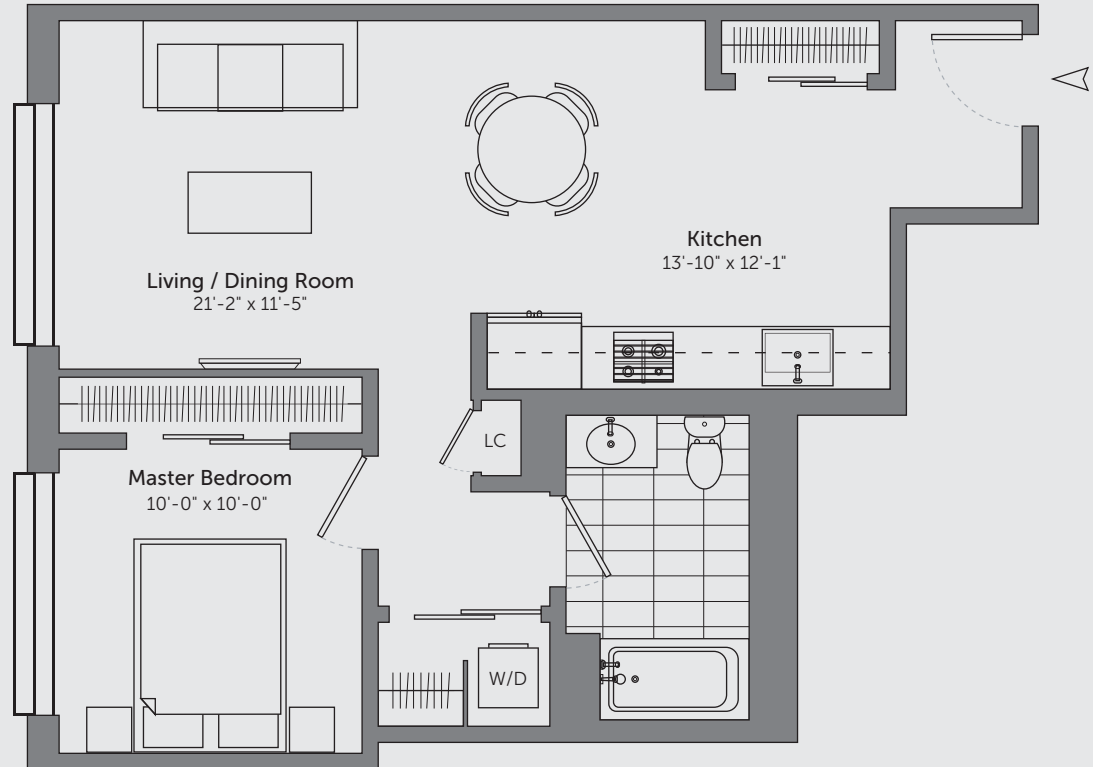

BIJOU PROPERTIES

THE MARKETING DIRECTORS