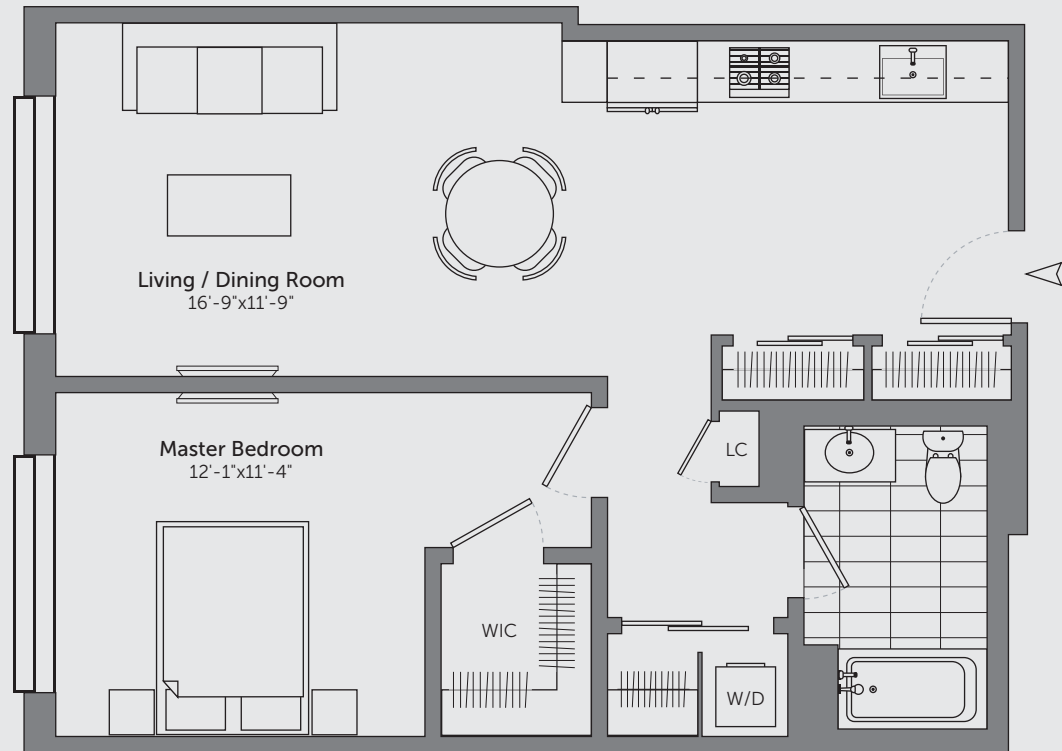

BIJOU PROPERTIES

THE MARKETING DIRECTORS