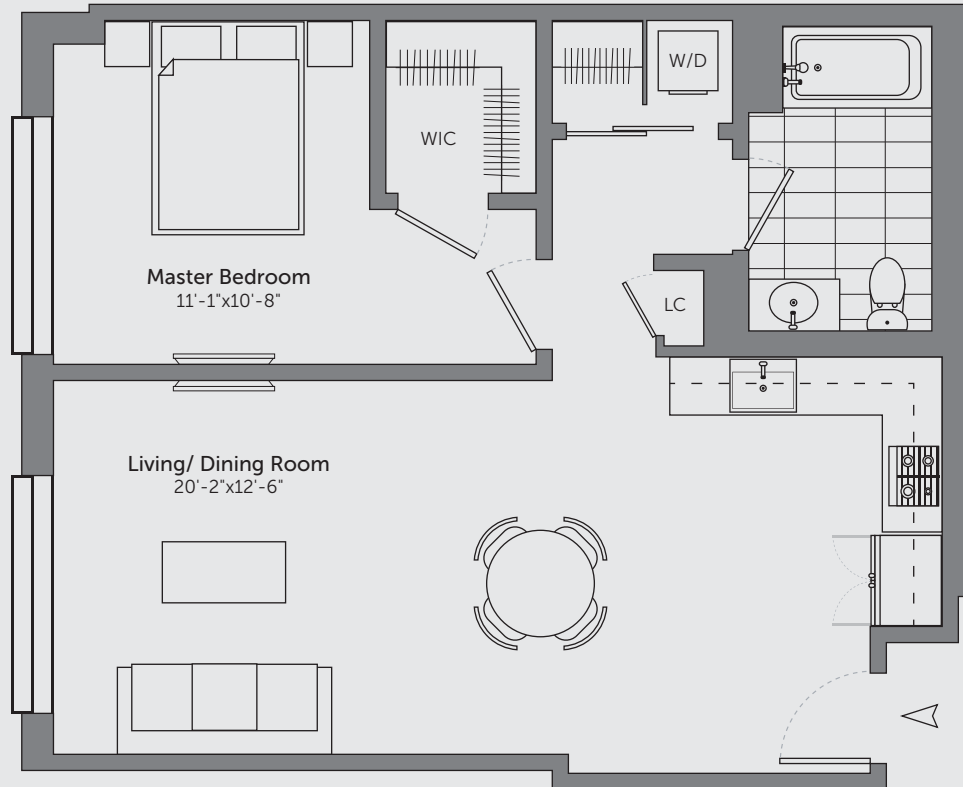

BIJOU PROPERTIES

THE MARKETING DIRECTORS