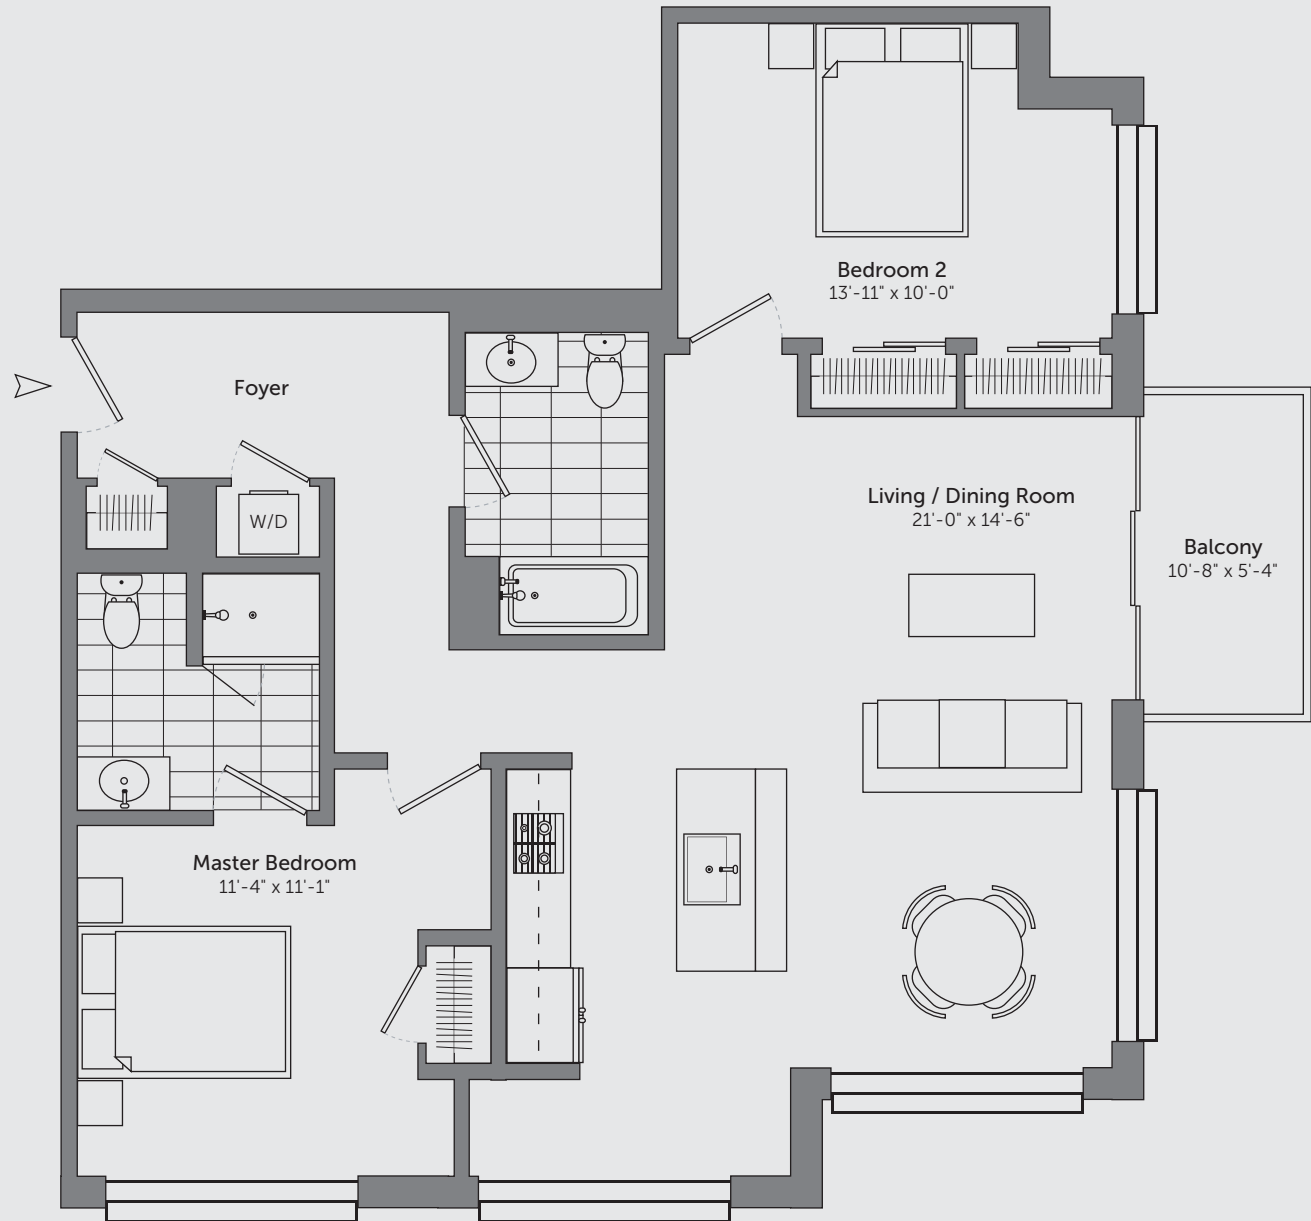

EDGE // LOFTS

1405 ADAMS ST.

HOBOKEN NJ

Residence 400

Floor 4

2 Bedroom

2 Bathroom

Total Interior: 1,105 sq ft

Private Terrace: 57 sq ft

Info@EdgeLoftsHoboken.com

1 (888) 808 EDGE

EdgeLoftsHoboken.com

BIJOU PROPERTIES

THE MARKETING DIRECTORS