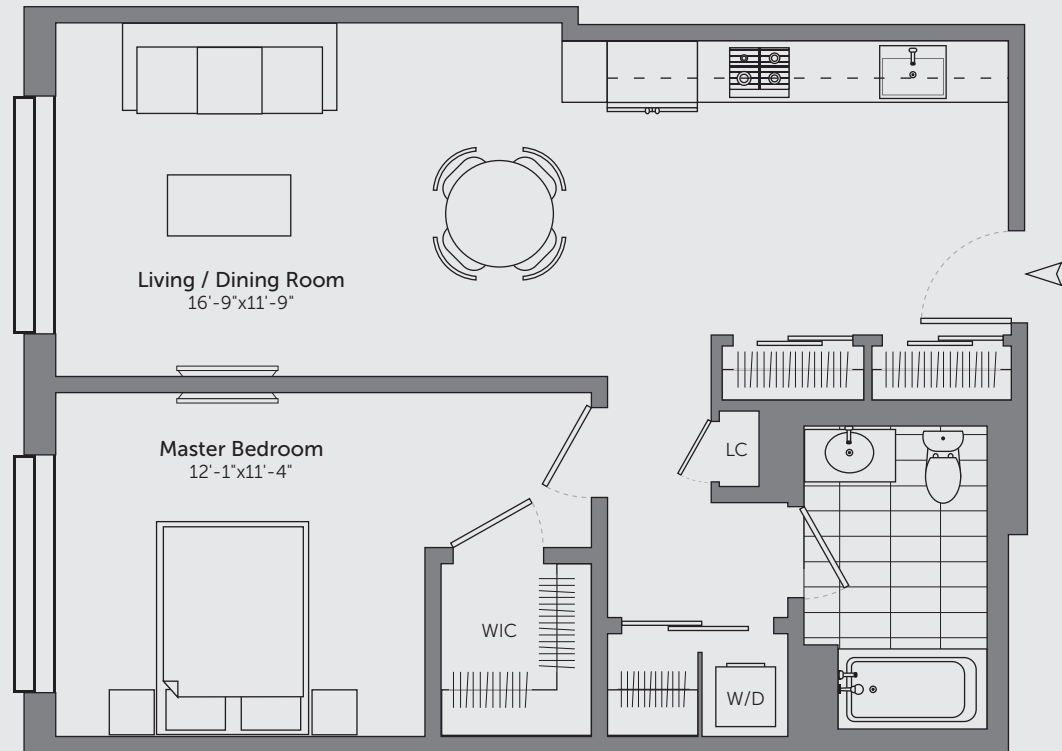

BIJOU PROPERTIES

THE MARKETING DIRECTORS