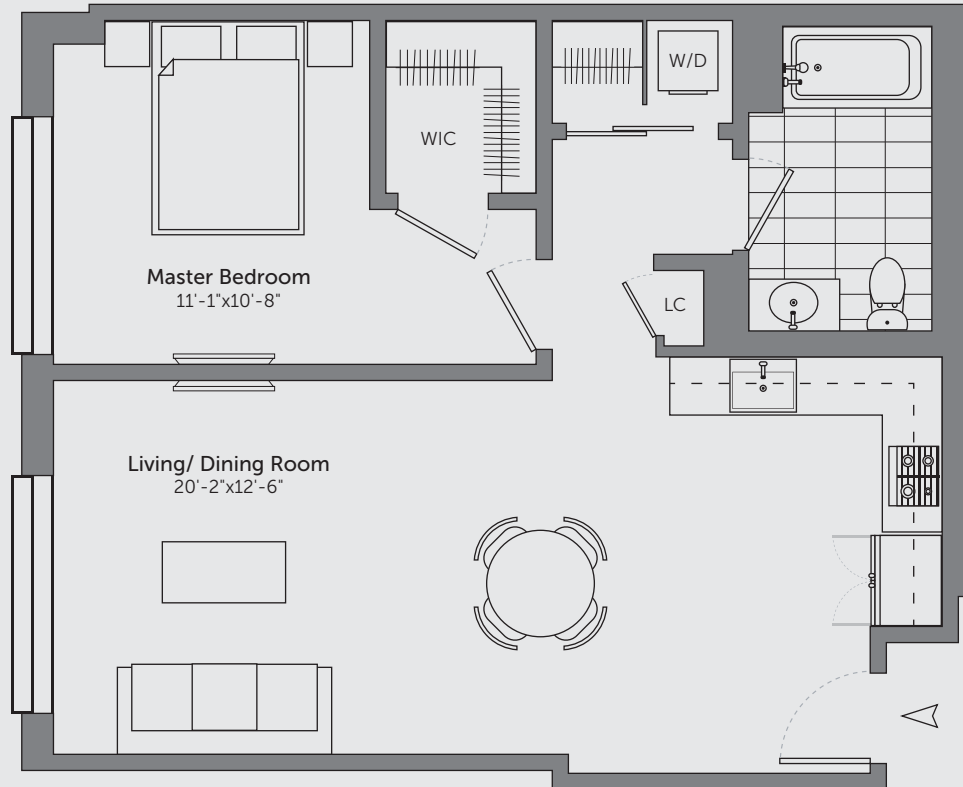

BIJOU PROPERTIES

THE MARKETING DIRECTORS