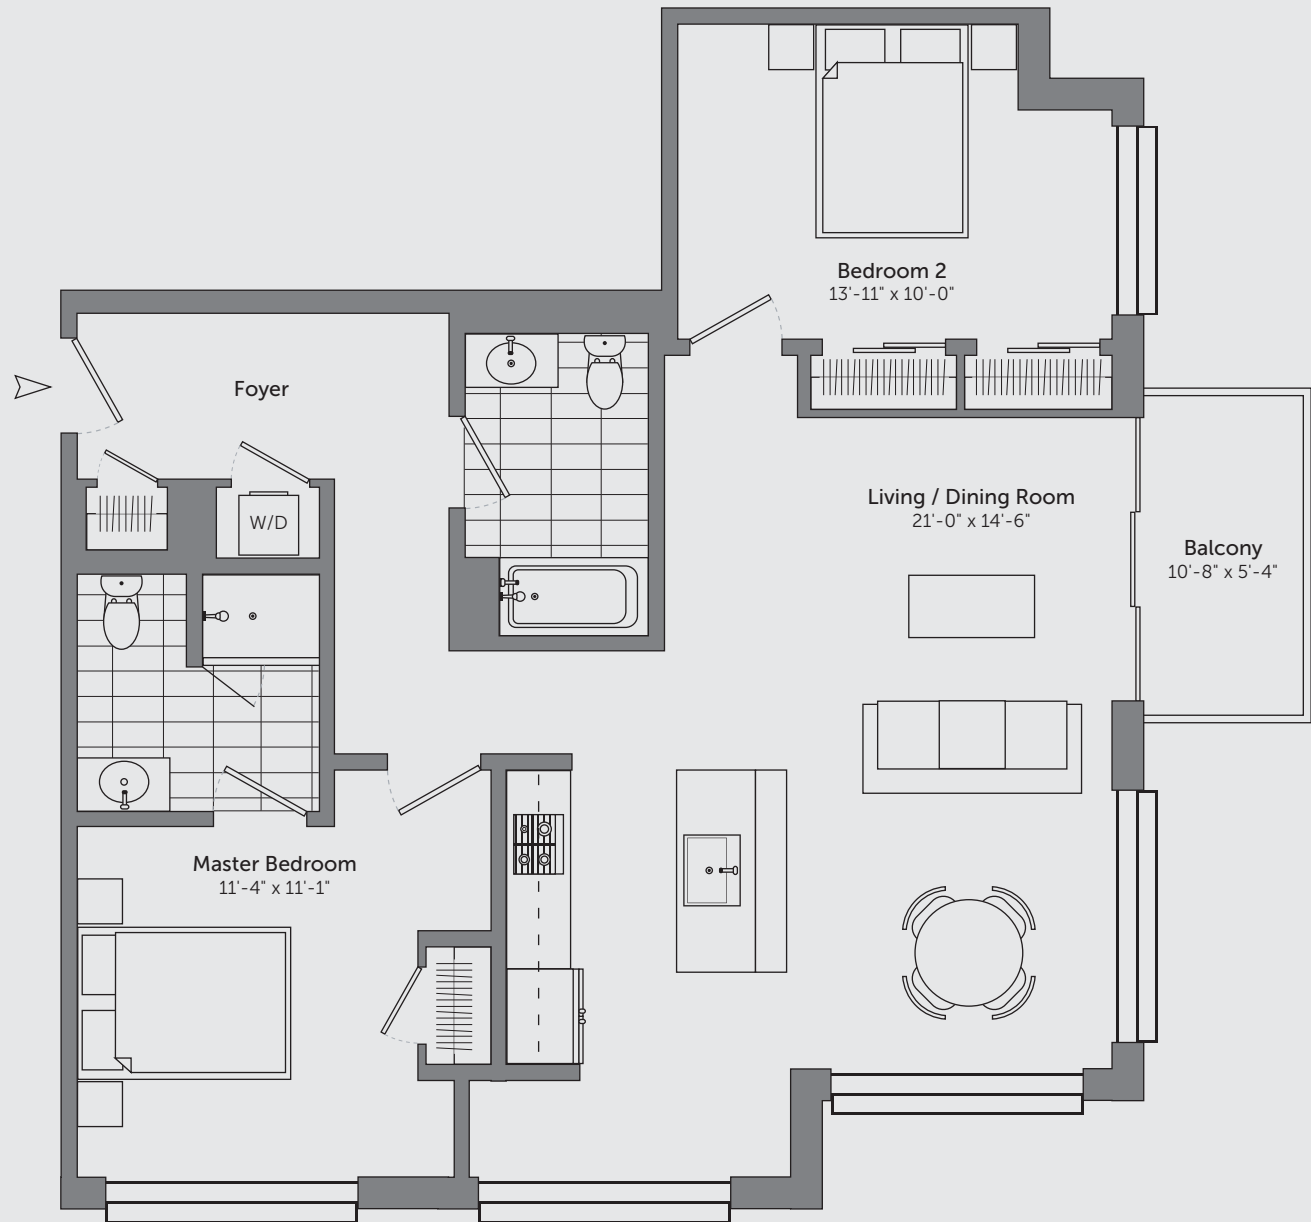

EDGE // LOFTS

1405 ADAMS ST.

HOBOKEN NJ

Residence 500

Floor 5

2 Bedroom

2 Bathroom

Total Interior: 1,105 sq ft

Private Terrace: 57 sq ft

Info@EdgeLoftsHoboken.com

1 (888) 808 EDGE

EdgeLoftsHoboken.com

BIJOU PROPERTIES

THE MARKETING DIRECTORS