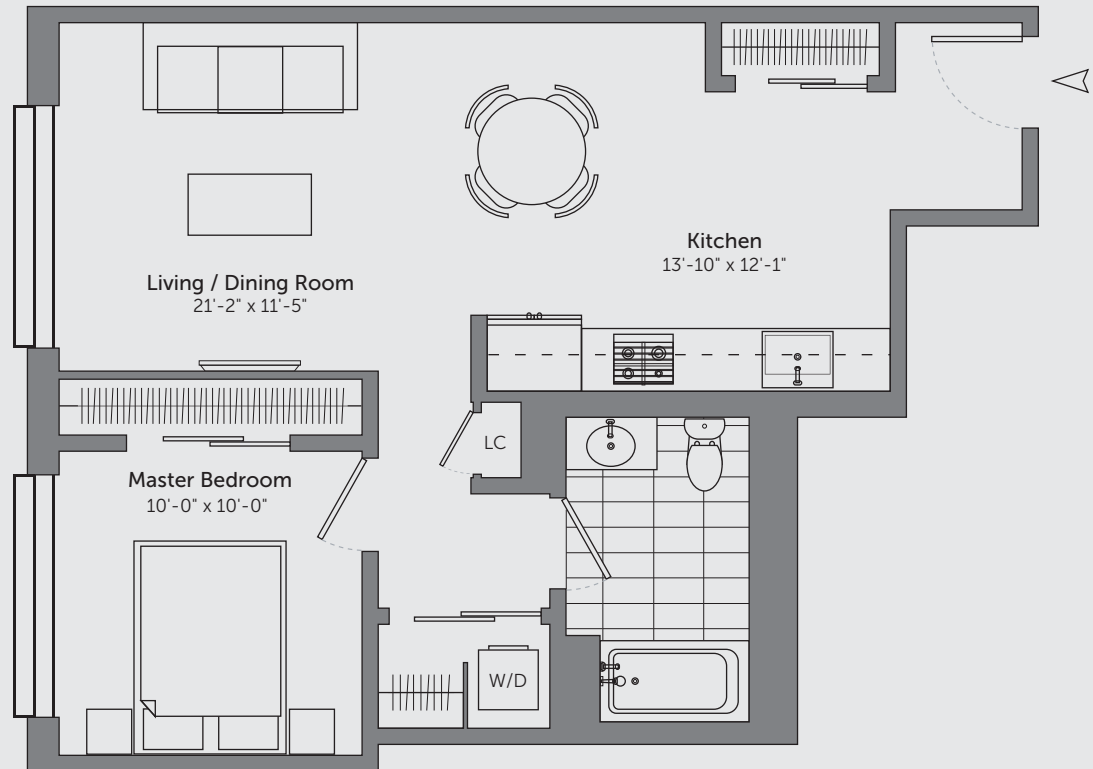

BIJOU PROPERTIES

THE MARKETING DIRECTORS