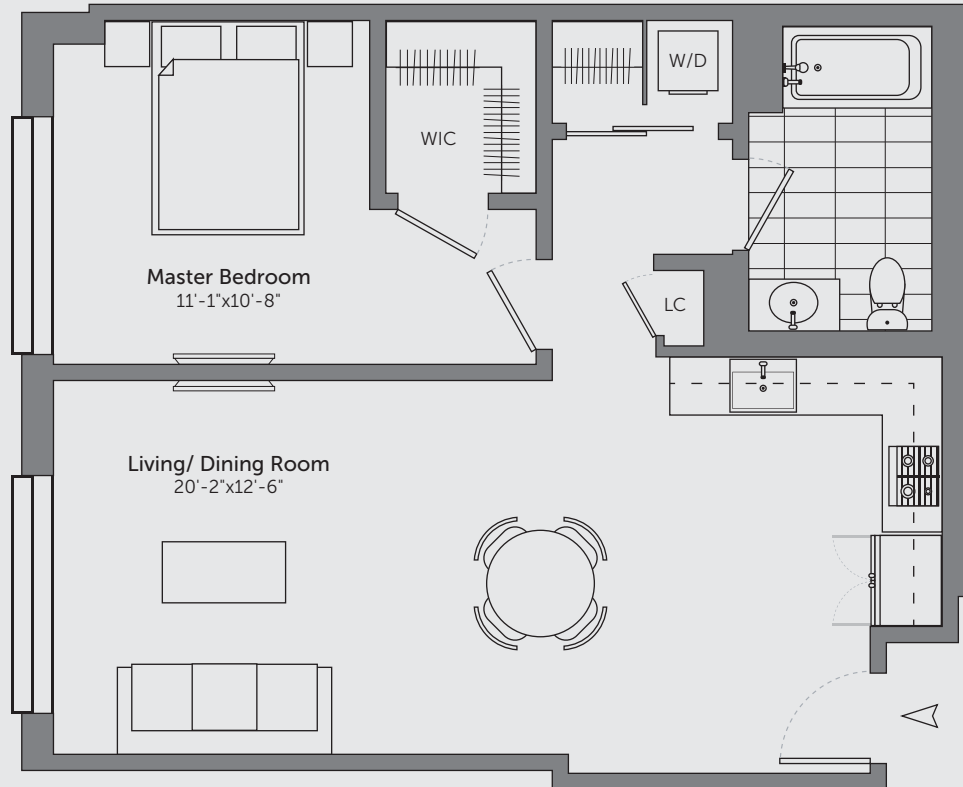

BIJOU PROPERTIES

THE MARKETING DIRECTORS