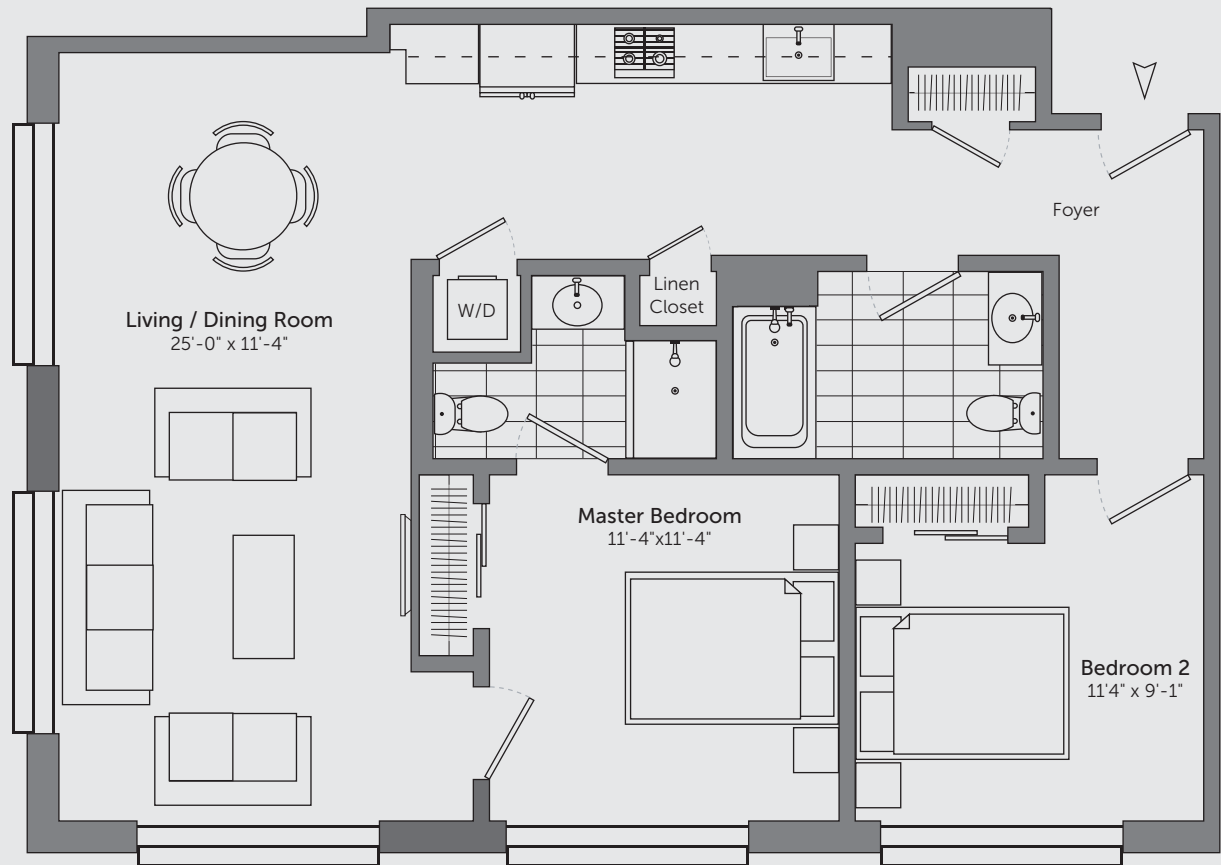

BIJOU PROPERTIES

THE MARKETING DIRECTORS