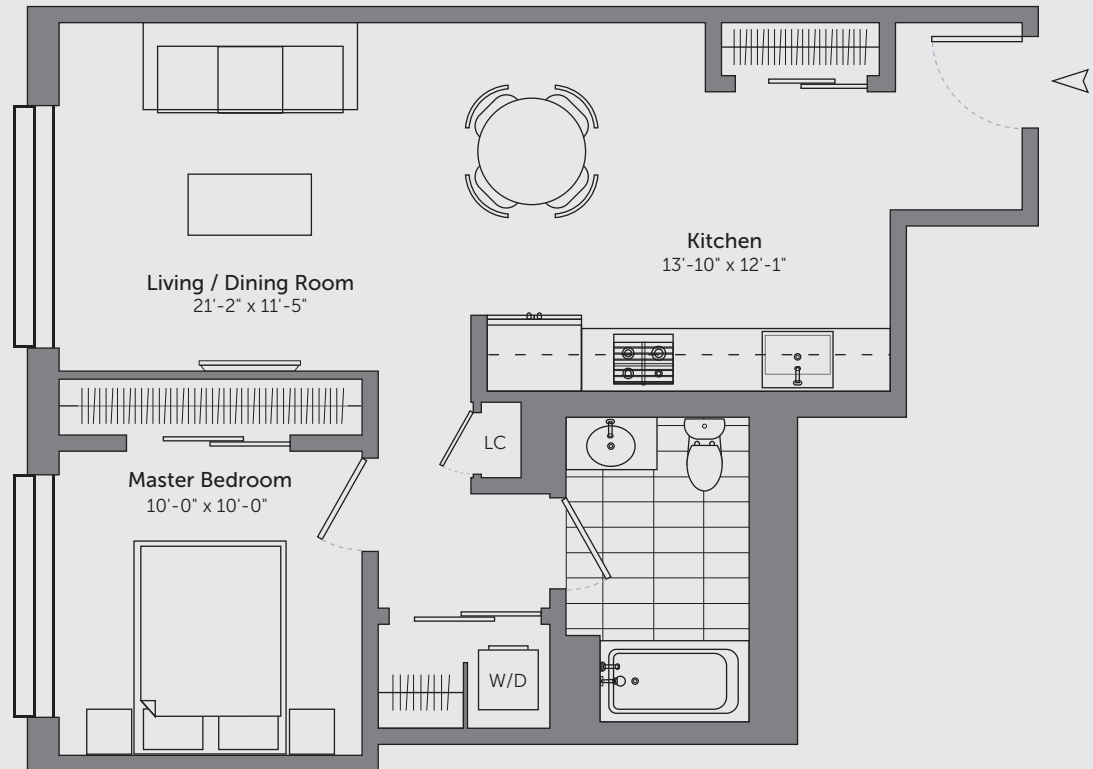

BIJOU PROPERTIES

THE MARKETING DIRECTORS