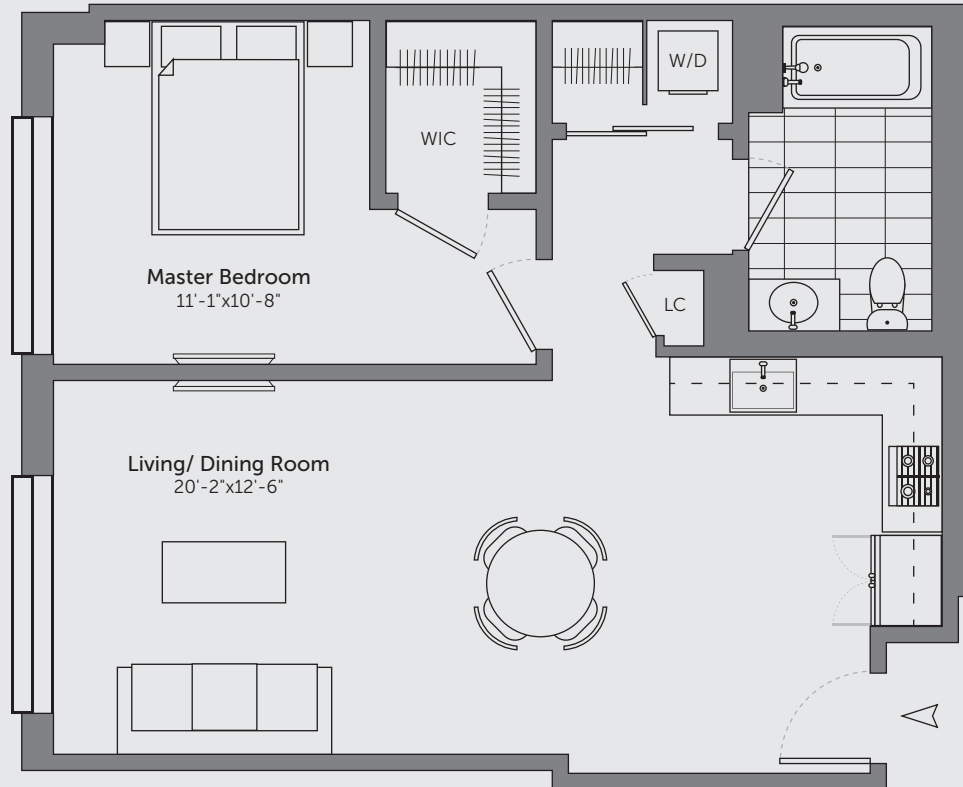

BIJOU PROPERTIES

THE MARKETING DIRECTORS